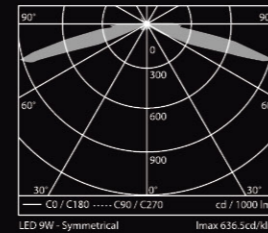

Energy Saving
44%
LED bulb 13W vs EL 23W